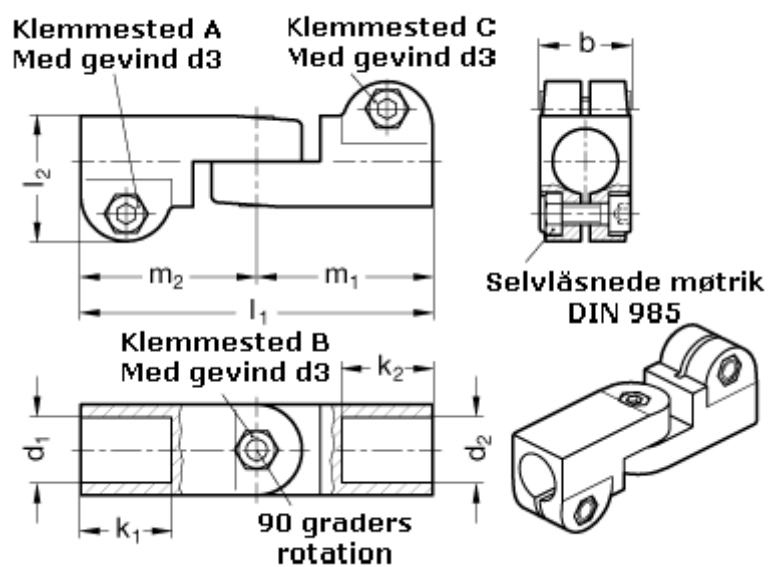

Article number: 20285B16B142SW

Description: E+G Swivel clamp connector joint
GN285-B16-B14-2-SW

Measures

$b = 25$	$m_1 = 48.5$
$d_1 = B16$	$m_2 = 48.5$
$d_2 = B14$	
$d_3 = M 6$	
$k_1 = 25$	
$k_2 = 25$	
$l_1 = 97$	
$l_2 = 34.5$	